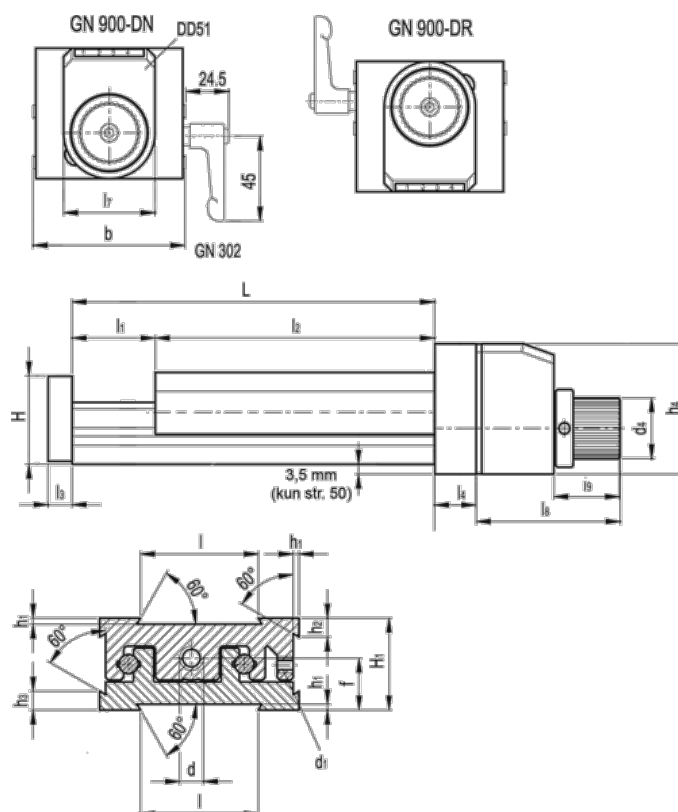

Data Sheet

Article number: 20777030

Description: Adjustable slide unit
GN 900-120-185-25-DR-2

Measures

b = 120	h2 = 13.8	l7 = 33
d = M10x1	h3 = 13.8	l8 = 69
d1 = M5	h4 = 57	l9 = 41
d4 = 34	l = 80	
f = 26.3	L - l1 = 185-25	
H = 45.0	l2 = 160	
h1 = 2.0	l3 = 10	
H1 = 46	l4 = 18	